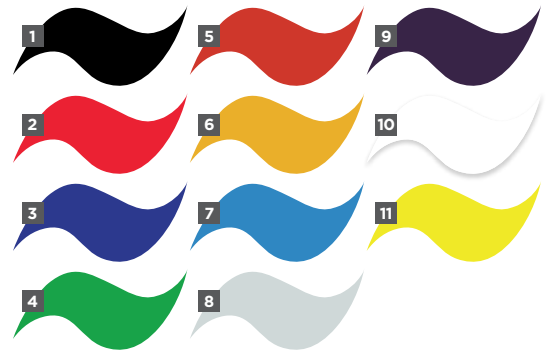

Art is not what you see, but what you make others see.

Edgar Degas

Speedball.

INKS

SPEEDBALL® SUPER PIGMENTED ACRYLIC DRAWING & CALLIGRAPHY INK

Speedball's® rich, vivid calligraphy inks are formulated from the best pigments on earth. These high-quality inks are ideal for a variety of techniques including calligraphy, drawing, stamping, airbrushing, and scrapbooking. Inks are inter-mixable, waterproof, lightfast, acid-free and archival, providing artists and crafters the best possible results.

		12 ML .41 FL OZ	59.1 ML 2 FL OZ
1	Super Black	#003100	#003150
2	Scarlet Red	#003101	#003151
3	Indigo Blue	#003102	#003152
4	Emerald Green	#003103	#003153
5	Burnt Umber	#003104	#003154
6	Gold	#003105	#003155
7	Teal Green	#003106	#003156
8	Silver	#003107	#003157
9	Deep Purple	#003108	#003158
10	White	#003110	#003160
11	Primrose Yellow	#003111	#003161

COLORS SHOWN ARE APPROXIMATE

SPEEDBALL® DRAWING INK SUPER SET

Set includes: (5) 2oz (59.1ml) Super Pigmented Acrylic Drawing & Calligraphy Inks (Super Black, Scarlet Red, Indigo Blue, Gold, Primrose Yellow); (1) 2oz (59.1ml) Pen Cleaner.

#003134 Set

SPEEDBALL® 10-COLOR ACRYLIC INK PALETTE

Includes: (10) Super Pigmented Acrylic Drawing & Calligraphy Inks (Super Black, Scarlet Red, Indigo Blue, Emerald Green, Burnt Umber, Gold, Teal Green, Silver, Deep Purple, White).