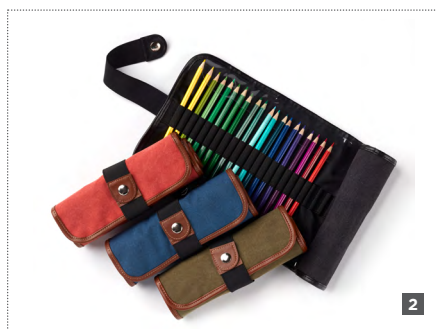

PENCIL & ARTIST
ACCESSORY CASES

Speedball.

PENCIL & ARTIST ACCESSORY CASES

1 Durable and compact, Speedball® Pencil Cases are available in leather or woven canvas. Our smallest Pencil Case can hold (24) pencils, with storage variations allowing for (48), (72), (96) or even (120) pencils.

2 PENCIL ROLL-UPS

Featuring the same finely woven canvas used in our traditional Pencil Cases, each Roll-Up holds up to (36) pencils. Providing the utmost in storage space efficiency, Speedball® Pencil Cases include a heavy-gauge elastic band that securely snaps in place between uses, and feature protective inserts lining the top and bottom to guard against damage and breakage of the pencils inside. Available in Olive, Denim, Rose and Black.

	Color	Trim Color
#353360	Olive	Brown
#354360	Denim	Brown
#356360	Rose	Brown
#359360	Black	Black

3 TRAVEL CASES

Offered in an alternative profile and design, Speedball® Travel Cases are the perfect solution for coloring and sketching on the go. Featuring a canvas construction finished with genuine black or brown leather, Speedball Travel Cases can store a sketch pad, journal or coloring book in addition to pencils, pens, pastels or crayons. Available in (2) sizes across (4) colors.

LEATHER CYLINDER ARTIST ACCESSORY HOLDER

Hand-crafted with top grain leather, these cylinder cases are a long-lasting solution for storing and transporting a variety of artist tools including pencils, markers, erasers and brushes.