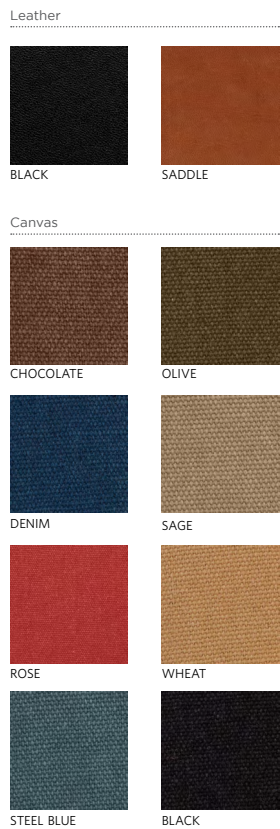

	Fabric	Color	Pencil Capacity
#214240	Leather	Black	24
#252240	Canvas	Chocolate	24
#253240	Canvas	Olive	24
#254240	Canvas	Denim	24
#255240	Canvas	Sage	24
#256240	Canvas	Rose	24
#257240	Canvas	Wheat	24
#258240	Canvas	Steel Blue	24
#259240	Canvas	Black	24
#414480	Leather	Black	48
#412480	Leather	Saddle	48
#252480	Canvas	Chocolate	48
#253480	Canvas	Olive	48
#254480	Canvas	Denim	48
#255480	Canvas	Sage	48
#256480	Canvas	Rose	48
#257480	Canvas	Wheat	48
#258480	Canvas	Steel Blue	48
#259480	Canvas	Black	48
#414720	Leather	Black	72
#412720	Leather	Saddle	72
#414960	Leather	Black	96
#412960	Leather	Saddle	96
#414120	Leather	Black	120
#412120	Leather	Saddle	120
#256120	Canvas	Rose	120
#258120	Canvas	Steel Blue	120
#259120	Canvas	Black	120

	Color	Trim Color
#353360	Olive	Brown
#354360	Denim	Brown
#356360	Rose	Brown
#359360	Black	Black

3 TRAVEL CASES

Offered in an alternative profile and design, Speedball® Travel Cases are the perfect solution for coloring and sketching on the go. Featuring a canvas construction finished with genuine black or brown leather, Speedball Travel Cases can store a sketch pad, journal or coloring book in addition to pencils, pens, pastels or crayons. Available in (2) sizes across (4) colors.

	Color	Pencil Capacity	Trim Color
#753600	Olive	60+	Brown
#754600	Denim	60+	Black
#756600	Rose	60+	Brown
#759600	Black	60+	Black
#853600	Olive	80+	Brown
#854600	Denim	80+	Black
#856600	Rose	80+	Brown
#859600	Black	80+	Black

	Color	Size
4 #PC/SB	Black	8" x 2.25"
5 #PC/SC	Saddle	8" x 2.25"
#PC/LB	Black	10" x 2.5"