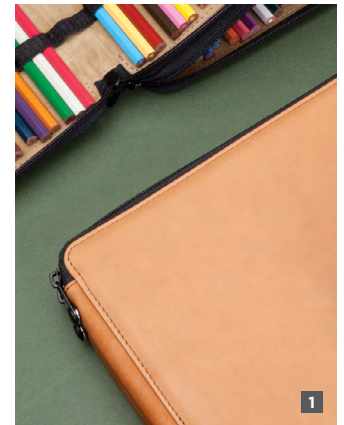

PENCIL & ARTIST
ACCESSORY CASES

Speedball.

PENCIL & ARTIST ACCESSORY CASES

1 Durable and compact, Speedball® Pencil Cases are available in leather or woven canvas. Our smallest Pencil Case can hold (24) pencils, with storage variations allowing for (48), (72), (96) or even (120) pencils.

	Fabric	Color	Pencil Capacity
#214240	Leather	Black	24
#252240	Canvas	Chocolate	24
#253240	Canvas	Olive	24
#254240	Canvas	Denim	24
#255240	Canvas	Sage	24
#256240	Canvas	Rose	24
#257240	Canvas	Wheat	24
#258240	Canvas	Steel Blue	24
#259240	Canvas	Black	24
#414480	Leather	Black	48
#412480	Leather	Saddle	48
#252480	Canvas	Chocolate	48
#253480	Canvas	Olive	48
#254480	Canvas	Denim	48
#255480	Canvas	Sage	48
#256480	Canvas	Rose	48
#257480	Canvas	Wheat	48
#258480	Canvas	Steel Blue	48
#259480	Canvas	Black	48
#414720	Leather	Black	72
#412720	Leather	Saddle	72
#414960	Leather	Black	96
#412960	Leather	Saddle	96
#414120	Leather	Black	120
#412120	Leather	Saddle	120
#256120	Canvas	Rose	120
#258120	Canvas	Steel Blue	120
#259120	Canvas	Black	120

2 PENCIL ROLL-UPS

Featuring the same finely woven canvas used in our traditional Pencil Cases, each Roll-Up holds up to (36) pencils. Providing the utmost in storage space efficiency, Speedball® Pencil Cases include a heavy-gauge elastic band that securely snaps in place between uses, and feature protective inserts lining the top and bottom to guard against damage and breakage of the pencils inside. Available in Olive, Denim, Rose and Black.

	Color	Trim Color
#353360	Olive	Brown
#354360	Denim	Brown
#356360	Rose	Brown
#359360	Black	Black

3 TRAVEL CASES

Offered in an alternative profile and design, Speedball® Travel Cases are the perfect solution for coloring and sketching on the go. Featuring a canvas construction finished with genuine black or brown leather, Speedball Travel Cases can store a sketch pad, journal or coloring book in addition to pencils, pens, pastels or crayons. Available in (2) sizes across (4) colors.