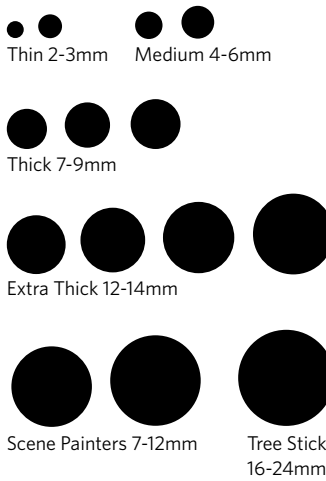

# WILLOW CHARCOAL STICKS

Coates Willow Charcoal possesses a velvety smooth stroke and a rich, deep, black hue unique from any other willow charcoal on the market. This superior result springs from the ideal environment from which the willow is harvested combined with the mastery of cultivation employed by Coates, honed over the two centuries. Coates Willow Charcoal is sorted by diameter in its natural shape and is available in thin, medium, thick, extra thick and tree stick sizes.

	Thickness	Sticks per Box
<b>1 #2001</b>	Thin	10
<b>2 #2002</b>	Medium	6
<b>3 #2003</b>	Thick	3
<b>#1001</b>	Thin	25
<b>#1002</b>	Medium	25
<b>#1003</b>	Thick	12
<b>#1004</b>	Assorted Thicknesses	30
<b>#1005</b>	Extra Thick	4
<b>#1006</b>	Scene Painters	12
<b>#1007</b>	Tree Stick	1
<b>#1008</b>	Assorted 4mm-10mm	20
<b>#10144</b>	Giant Willow Charcoal Stick 21" L x 1.375" diameter	1