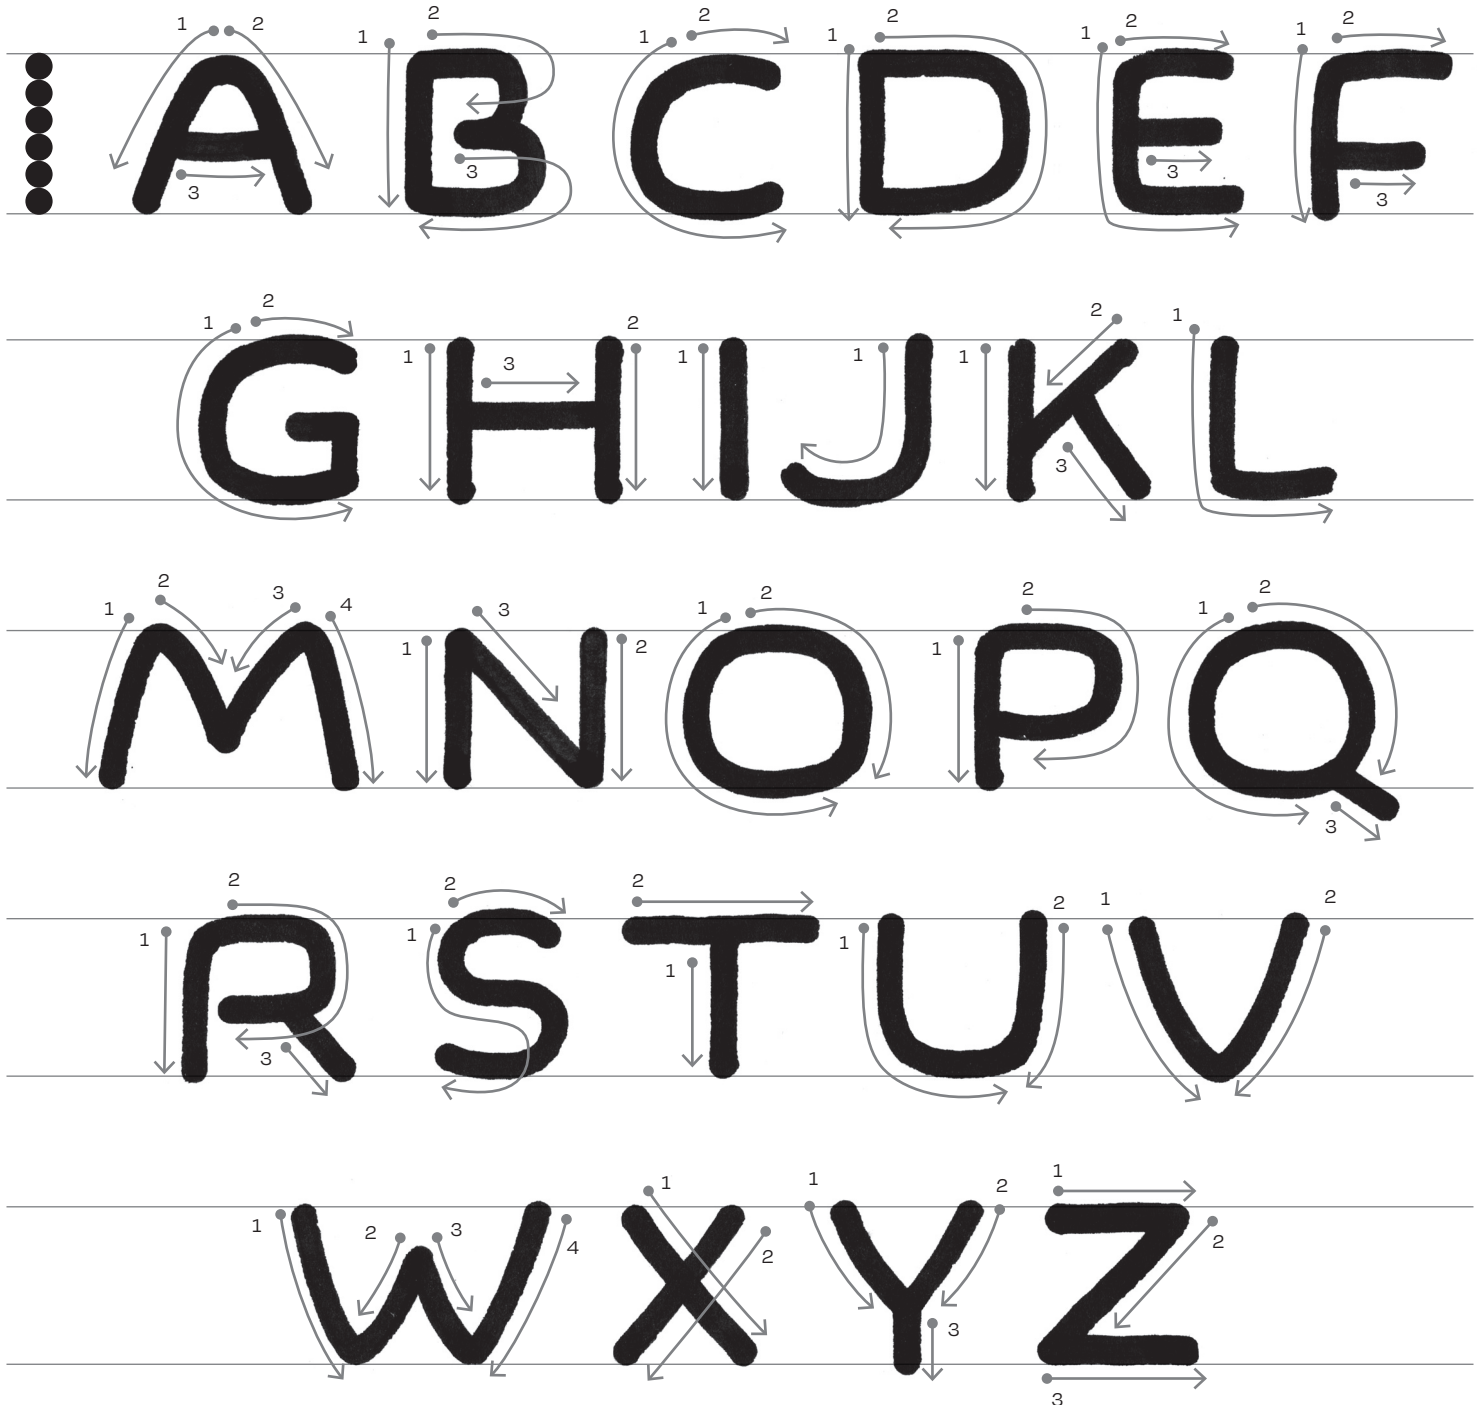

Speedball® B-Series

Informal capitals

Notes

B-0 size nib has been used for this example, the letter height is approximately 6 nibs. For lighter weights try smaller size nibs or a higher nib width, for heavier letters try smaller nib height instead. **P** bowl can be open like **R** or **B** and viceversa.

These informal capitals are inspired by a typeface called Forester, designed by Nick Sherman and published by Future Fonts. These letters are influenced by lettering found on signage in parks and tracks, but also has some resemblance to informal lettering found on old comic books. These letters does not follows classic Roman Capitals proportions, but instead they tend to a monospaced and uniformed width.